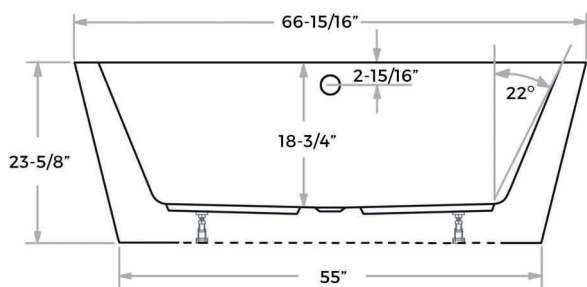

## Features

- 77 gallon capacity
- Center drain
- Constructed with Lucite acrylic
- Reinforced fiberglass backing
- Concealed leveling legs
- Chrome drain and overflow trim included

## Specifications

- Overall Length: 66-15/16"
- Overall Width: 31-1/2"
- Overall Height: 23-5/8"
- Tub length: 60-1/4"
- Tub width: 24-13/16"
- Tub depth (to overflow): 15-13/16"
- Material: Cast acrylic
- Five year warranty

## DIMENSIONS & MEASUREMENTS

## Installation Notes

- All dimensions and specifications are nominal and may vary +/- 1/4". Use actual products for accuracy in critical situations.

- Tub must be supported from the tub bottom and not the tub lip or stringers. Failure to do so will void warranty.