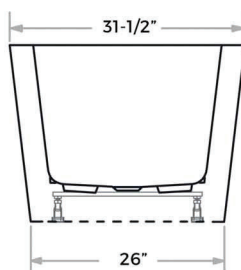

## Features

- 77 gallon capacity
- Center drain
- Constructed with Lucite acrylic
- Reinforced fiberglass backing
- Concealed leveling legs
- Chrome drain and overflow trim included

## Specifications

- Overall Length: 66-15/16"
- Overall Width: 31-1/2"
- Overall Height: 23-5/8"
- Tub length: 60-1/4"
- Tub width: 24-13/16"
- Tub depth (to overflow): 15-13/16"
- Material: Cast acrylic
- Five year warranty

## DIMENSIONS & MEASUREMENTS