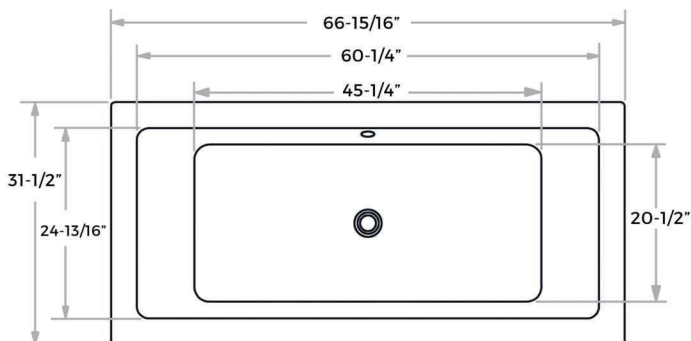

## Features

- 77 gallon capacity
- Center drain
- Constructed with Lucite acrylic
- Reinforced fiberglass backing
- Concealed leveling legs
- Chrome drain and overflow trim included

## Specifications

- Overall Length: 66-15/16"
- Overall Width: 31-1/2"
- Overall Height: 23-5/8"
- Tub length: 60-1/4"
- Tub width: 24-13/16"
- Tub depth (to overflow): 15-13/16"
- Material: Cast acrylic
- Five year warranty

## DIMENSIONS & MEASUREMENTS

## Installation Notes

- All dimensions and specifications are nominal and may vary +/- 1/4". Use actual products for accuracy in critical situations.

- Tub must be supported from the tub bottom and not the tub lip or stringers. Failure to do so will void warranty.